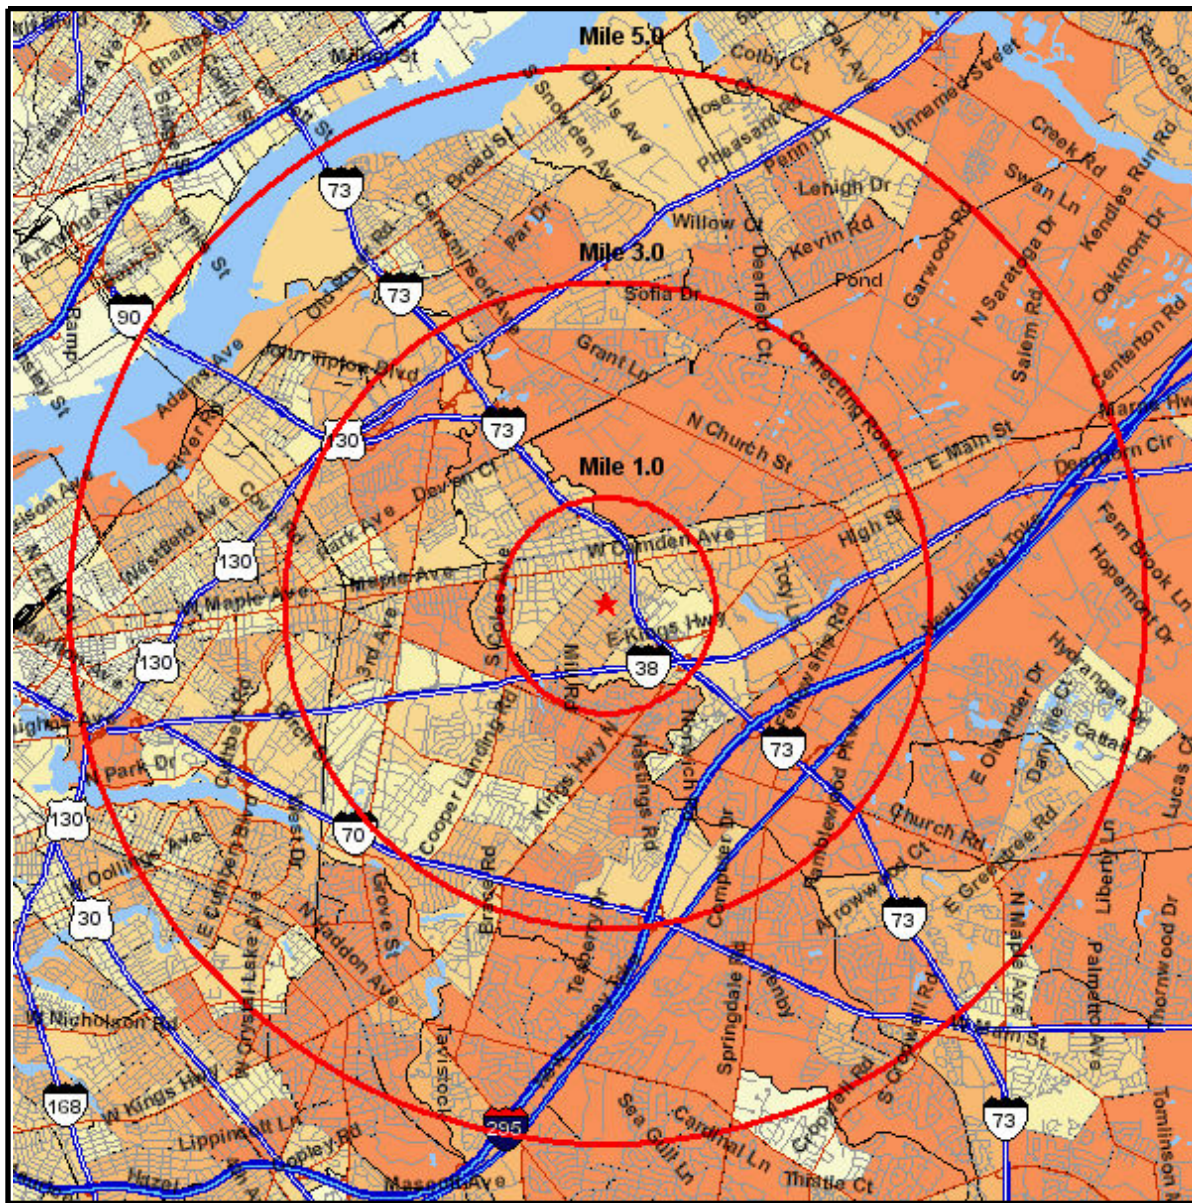

# Median Household Income

MAPLE SHADE, NJ 08052  
 Coord: 39.950800, -74.991800  
 Radius - See Appendix for Details

## Appendix: Area Listing

### Area Name:

Type: Radius

### Radius Definition:

MAPLE SHADE, NJ 08052	Center Point:	39.950800	-74.991800
	Circle/Band:	0.00	- 1.00