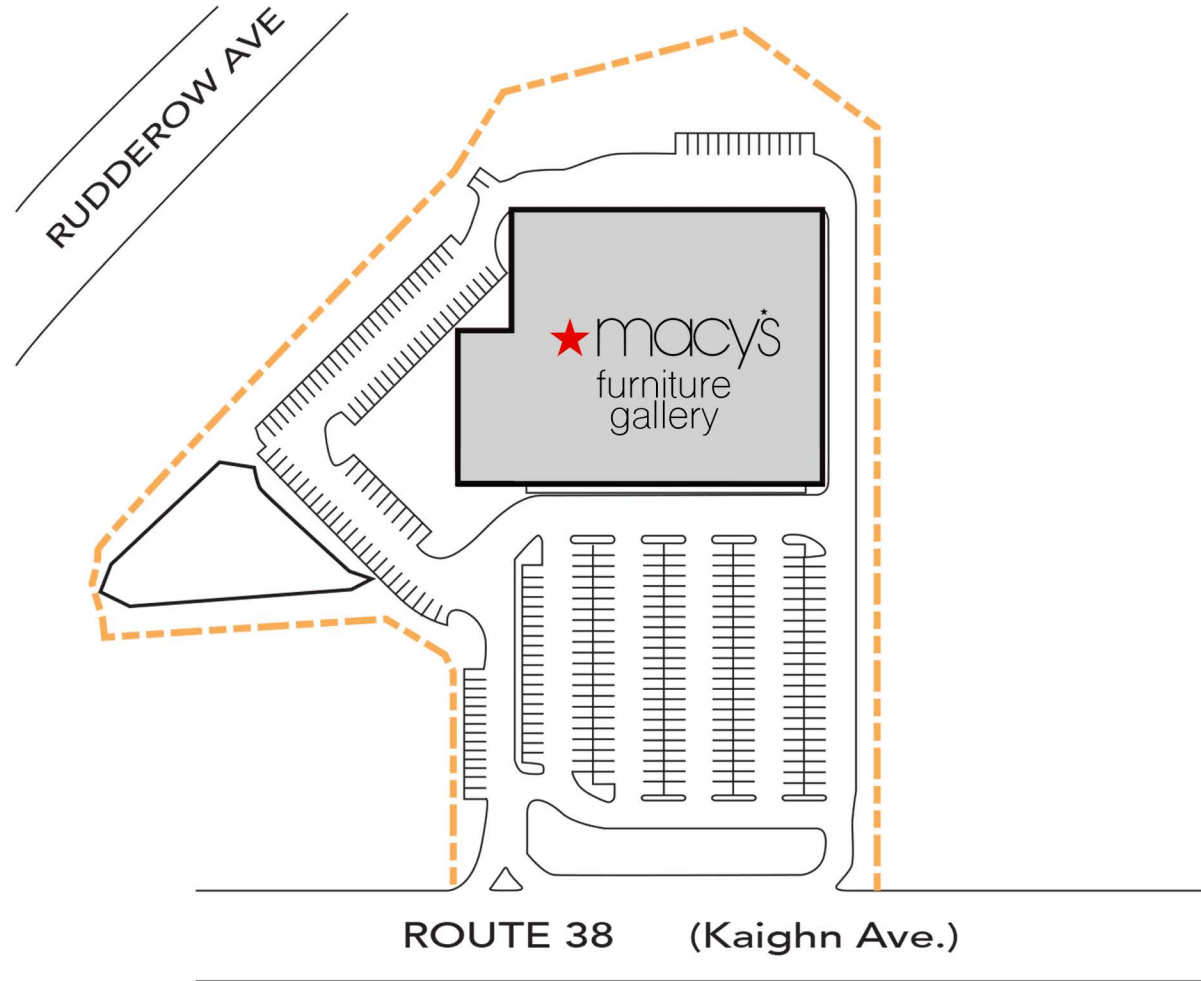

# MAPLE SHADE SQUARE

238 ROUTE 38, MAPLE SHADE, NEW JERSEY 08052

72,660± SF RETAIL

○ AVAILABLE SPACE    ● LEASED

**PAGANO**  
REAL ESTATE, INC.

All information furnished is from sources deemed reliable. No warranty or representation, expressed or implied, is made as to the accuracy thereof and same is submitted subject to errors, omissions, change of price, prior sale or lease, other conditions or withdrawal without notice.